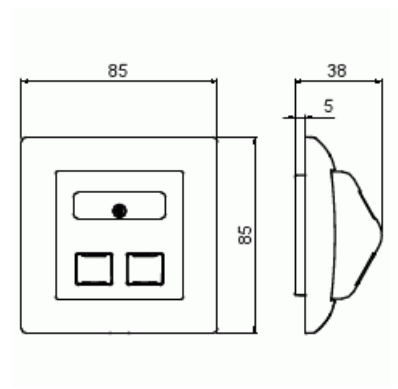

Tele Outlet

Tele outlet - Saga

Type: FOTJ5040-916

Product ID: 2TKA00004985

GTIN: 6438199011059

RJ45 outlet without connector, Sustainable plastics used.

Technical specification

Packing

Package:	10/100/1800
Unit:	PCS

ETIM Data

Assembly arrangement:	Basic element with central cover plate
Utilization:	Modular Jack
Support ring:	No
With dust cover:	Yes
With hinged lid:	No
Imprintable label:	Without indication field
With imprint:	No

Mounting method:	Flush mounted (plaster)
Material:	Plastic
Material quality:	Thermoplastic
Halogen free:	Yes
Anti-bacterial treatment:	No
Surface protection:	Untreated
Surface finishing:	Glossy
Colour:	White
RAL-number (similar):	9003
Transparent:	No
Type of fastening:	Other
Number of modules (module system):	1
With buses/couplings:	No
Suitable for number of connectors:	2
With strain relief:	No
Shielded buses:	No
Shielded housing:	No
Luster terminal:	No
With lighting:	No
Suitable for degree of protection (IP):	IP20
Device width:	85 mm
Device height:	38 mm
Device depth:	85 mm
Min. depth of built-in installation box:	40 mm