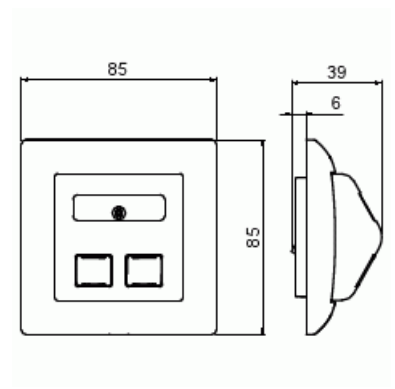

Tele Outlet

Tele outlet - Saga

Type: FOTJ6208.05-916

Product ID: 2TKA00004984

GTIN: 6438199011042

RJ45 outlet with Keystone connectors. Sustainable plastics used.

Technical specification

Packing

Package:	1/10/100/1200
Unit:	PCS

ETIM Data

Assembly arrangement:	Basic element with central cover plate
Utilization:	Modular Jack
Support ring:	No
With dust cover:	Yes
With hinged lid:	No
Imprintable label:	Without indication field
With imprint:	No