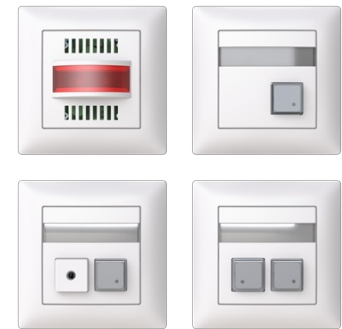

Signal set

Signal set White - Saga

Type: FJW1007-916**Product ID:** 2TKA00004979**GTIN:** 6438199010991

The Disabled WC SET contains the following products: 1 pc Control Unit FEH2001, 1 pc Signal Push Button with Cord FAP3002, 1 pcs FAP2001 and 1 pcs FAP1012 (where one push button for calling and the other for cancelling the alarm). All devices are equipped with SAGA coverframes. Manual included in the package. Bio-circular plastics used in the frames.

Technical specification

Packing

Package:	1/10/180
Unit:	PCS

ETIM Data

ETIM Version:	ETIM-9.0
ETIM Class:	EC002247
Model:	Complete set
Colour:	White
RAL-number (similar):	9003
Voltage type:	AC
Nominal voltage AC:	230 V
Nominal voltage DC:	230 V

Product Card

Signal set White - Saga

With transformer:	Yes
Degree of protection (IP):	IP20
Device width:	86 mm
Device height:	111 mm
Device depth:	175 mm