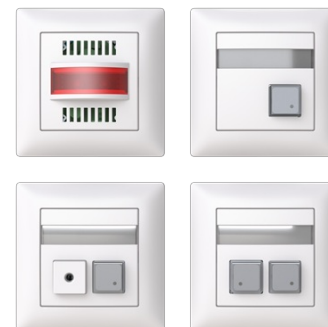

# Signal set

Signal set White - Saga

**Type:** FJW1007-916

**Product ID:** 2TKA00004979

**GTIN:** 6438199010991

The Disabled WC SET contains the following products: 1 pc Control Unit FEH2001, 1 pc Signal Push Button with Cord FAP3002, 1 pcs FAP2001 and 1 pcs FAP1012 (where one push button for calling and the other for cancelling the alarm). All devices are equipped with SAGA coverframes. Manual included in the package. Bio-circular plastics used in the frames.

### ETIM Data

Model:	Complete set
Colour:	White
RAL-number (similar):	9003
Voltage type:	AC
Nominal voltage AC:	230 V
Nominal voltage DC:	230 V
With transformer:	Yes
Degree of protection (IP):	IP20

# Product Card

Signal set White - Saga

---

Device width:	86 mm
Device height:	111 mm
Device depth:	175 mm

---