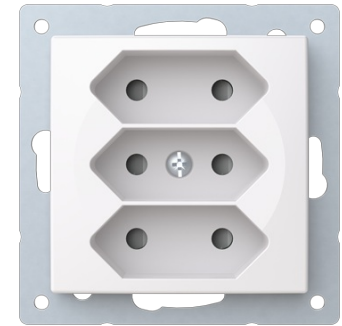

# Socket outlet

Socket outlet - Saga

Type: 303UC-916

Product ID: 2TKA00004877

GTIN: 6438199009643

3-gang Euro socket outlet with center plate. There are terminals for each contact of the socket outlet for max 4 rigid wires and 2 X-terminals for 2-rigid wires. Sustainable plastics used. The socket outlet insert without the cover plate is screen-protected.

### Packing

Package:	1/10/100/1800
Unit:	PCS

### ETIM Data

Model:	EURO plug (CEE 7/16)
Number of active pins (round):	2
With signal lamp:	No
Number of units:	3
Number of phases:	1
Imprint/indication:	None
Connection type:	Push-in clamp

With hinged lid:	No
With enhanced contact protection:	Yes
Label space/information surface:	No
Colour:	White
RAL-number (similar):	9003
Metallic colour:	No
Transparent:	No
Lockable:	No
Eject-mechanism:	No
Insulated mounting:	No
With function lighting:	No
With orientation lighting:	No
Over voltage protection:	No
Fault current protection:	No
With miniature fuse:	No
Special power supply:	No special power supply
Mounting method:	Flush mounted (plaster)
Type of fastening:	Mounting with claw and screw
Material:	Plastic
Material quality:	Thermoplastic
Halogen free:	Yes
Surface protection:	Untreated
Surface finishing:	Glossy
Anti-bacterial treatment:	No
With loop through function:	No
With on/off switch:	No
Rotated central insert:	No
Nominal current:	2.5 A
Nominal voltage:	250 V
Frequency:	50...60 Hz
Suitable for degree of protection (IP):	IP21
Device width:	71 mm
Device height:	71 mm
Device depth:	35 mm