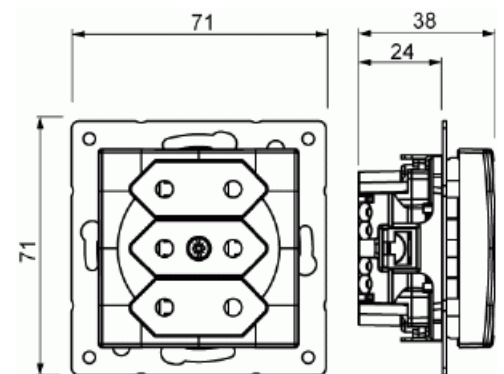

# Socket outlet

Socket outlet - Saga

Type: 303UC-916

Product ID: 2TKA00004877

GTIN: 6438199009643

3-gang Euro socket outlet with center plate. There are terminals for each contact of the socket outlet for max 4 rigid wires and 2 X-terminals for 2-rigid wires. Sustainable plastics used. The socket outlet insert without the cover plate is screen-protected.

## Technical specification

### ETIM Data

Model:	EURO plug (CEE 7/16)
Number of active pins (round):	2
With signal lamp:	No
Number of units:	3
Number of phases:	1
Imprint/indication:	None
Connection type:	Push-in clamp

With hinged lid:	No
With enhanced contact protection:	Yes
Label space/information surface:	No
Colour:	White
RAL-number (similar):	9003
Metallic colour:	No
Transparent:	No
Lockable:	No
Eject-mechanism:	No
Insulated mounting:	No
With function lighting:	No
With orientation lighting:	No
Over voltage protection:	No
Fault current protection:	No
With miniature fuse:	No
Special power supply:	No special power supply
Mounting method:	Flush mounted (plaster)
Type of fastening:	Mounting with claw and screw
Material:	Plastic
Material quality:	Thermoplastic
Halogen free:	Yes
Surface protection:	Untreated
Surface finishing:	Glossy
Anti-bacterial treatment:	No
With loop through function:	No
With on/off switch:	No
Rotated central insert:	No
Nominal current:	2.5 A
Nominal voltage:	250 V
Frequency:	50...60 Hz
Suitable for degree of protection (IP):	IP21
Device width:	71 mm
Device height:	71 mm
Device depth:	35 mm

---

Min. depth of built-in installation box: 25 mm

---