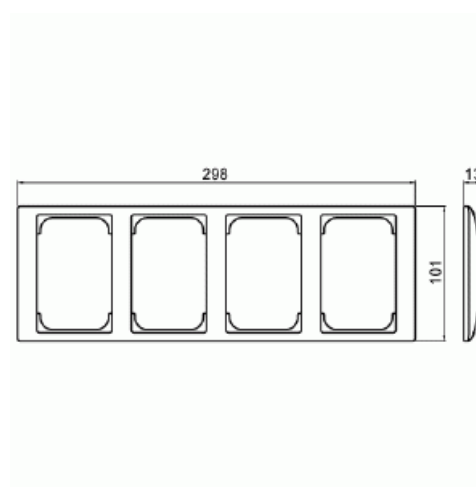

# Cover frame

Cover frame 4-gang(s) White - Saga

Type: 1724F100-916

Product ID: 2TKA00004873

GTIN: 6438199009308

Flush mounting cover frame, 100 mm, for four 2-gang socket outlets. Suitable for both horizontal and vertical installation. The surface is glossy and easy to keep clean. Cleaning with a mild, standard household detergent. Bio-circular plastics used in the frame.

# Product Card

Cover frame 4-gang(s) White - Saga

With mounting grid:	No
Flush-mounted installation:	Yes
Suitable for floor box:	No
Suitable for wall duct:	No
Suitable for built-in installation:	No
Label space/information surface:	No
Material:	Plastic
Material quality:	Thermoplastic
Halogen free:	Yes
Anti-bacterial treatment:	No
Surface protection:	Untreated
Surface finishing:	Glossy
Colour:	White
RAL-number (similar):	9003
Transparent:	No
With hinged lid:	No
Degree of protection (IP):	IP21
Type of fastening:	Clamping/screw mounting
Width:	298 mm
Height:	13 mm
Depth:	101 mm