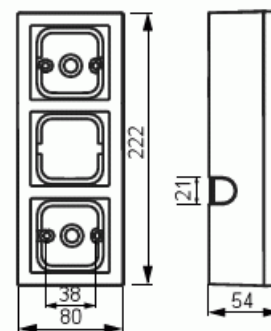

Product Card

Surface mounting box, Impressivo, 80mm, h=54mm 3-gang, white matt

Surface mounting box

Surface mounting box, Impressivo,
80mm, h=54mm 3-gang, white matt

Type: 1723S80-884

Product ID: 2TKA00004858

Technical specification

Packing

Package:	1
Unit:	PCS

ETIM Data

Halogen free:	No
Colour:	White
With cable entry:	No
Width:	80 mm
Height:	54 mm
Depth:	80 mm
Device width:	80.00

Product Card

Surface mounting box, Impressivo, 80mm, h=54mm 3-gang, white matt

Device height: 54.000

Device depth: 80.00
