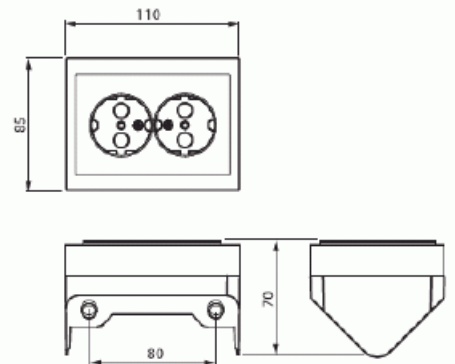

Product Card

Socket outlet, Impressivo, Schuko, 2-gang, shuttered, screwless terminals, corner installation, white matt

Socket outlet

Socket outlet, Impressivo, Schuko, 2-gang, shuttered, screwless terminals, corner installation, white matt

Type: 402EE-884

Product ID: 2TKA00004834

GTIN: 6438199009100

There are terminals for each contact of the socket outlet for max 4 rigid wires. No X-terminals.

Technical specification

Electrical quantities

Rated current: 16 A

Number of active pins (round):	2
With signal lamp:	No
Number of units:	2
Number of phases:	1
Imprint/indication:	None
Connection type:	Push-in clamp
With hinged lid:	No
With enhanced contact protection:	No
Label space/information surface:	No
Colour:	White
RAL-number (similar):	9016
Metallic colour:	No
Transparent:	No
Lockable:	No
Eject-mechanism:	No
Insulated mounting:	No
With function lighting:	No
With orientation lighting:	No
Over voltage protection:	No
Fault current protection:	No
With miniature fuse:	No
Special power supply:	No special power supply
Mounting method:	Flush mounted (plaster)
Type of fastening:	Mounting with claw and screw
Material:	Plastic
Material quality:	Thermoplastic
Halogen free:	Yes
Surface protection:	Lacquered
Surface finishing:	Matt
Anti-bacterial treatment:	No
With loop through function:	No
With on/off switch:	No
Rotated central insert:	No
Nominal current:	16 A