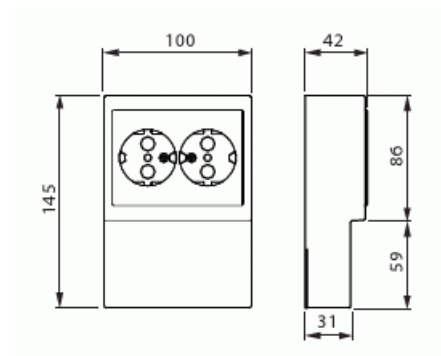

# Socket outlet

Socket outlet, Impressivo, Schuko, 2-gang, shuttered, screwless terminals, lath installation, white matt

**Type:** 402EL-884

**Product ID:** 2TKA00004827

**GTIN:** 6438199009063

There are terminals for each contact of the socket outlet for max 4 rigid wires. No X-terminals.

## Technical specification