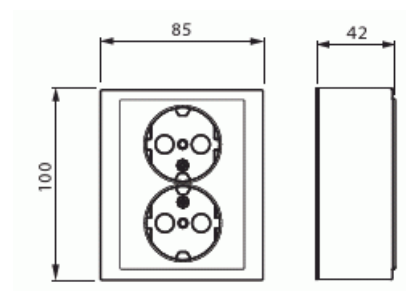

Product Card

Socket outlet, Impressivo, Schuko, 2-gang, shuttered, screwless terminals, white matt

Socket outlet

Socket outlet, Impressivo, Schuko, 2-gang, shuttered, screwless terminals, white matt

Type: 402EA-884

Product ID: 2TKA00004825

GTIN: 6438199009049

There are terminals for each contact of the socket outlet for max 4 rigid wires. No X-terminals.

Technical specification

Electrical quantities

Rated current: 16 A

Product Card

Socket outlet, Impressivo, Schuko, 2-gang, shuttered, screwless terminals, white matt

Number of units:	2
Number of phases:	1
Imprint/indication:	None
Connection type:	Push-in clamp
With hinged lid:	No
With enhanced contact protection:	No
Label space/information surface:	No
Colour:	White
RAL-number (similar):	9016
Metallic colour:	No
Transparent:	No
Lockable:	No
Eject-mechanism:	No
Insulated mounting:	No
With function lighting:	No
With orientation lighting:	No
Over voltage protection:	No
Fault current protection:	No
With miniature fuse:	No
Special power supply:	No special power supply
Mounting method:	Flush mounted (plaster)
Type of fastening:	Mounting with claw and screw
Material:	Plastic
Material quality:	Thermoplastic
Halogen free:	Yes
Surface protection:	Lacquered
Surface finishing:	Matt
Anti-bacterial treatment:	No
With loop through function:	No
With on/off switch:	No
Rotated central insert:	No
Nominal current:	16 A
Nominal voltage:	250 V
Frequency:	50 Hz

Product Card

Socket outlet, Impressivo, Schuko, 2-gang, shuttered, screwless terminals, white matt

Suitable for degree of protection (IP):	IP21
Device width:	85 mm
Device height:	43 mm
Device depth:	85 mm
Compatible with Apple HomeKit:	No
Compatible with Google Assistant:	No
IFTTT support available:	No