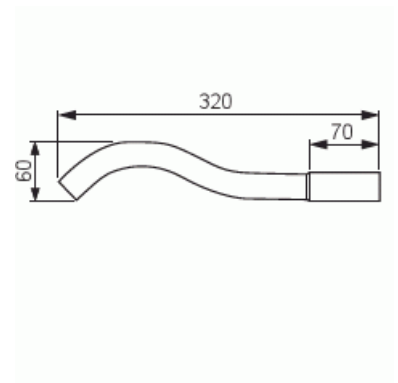

Product Card

Ø25 mm, 45°, sleeve on the long end

Conduit bend, Halogen free (HF)

Ø25 mm, 45°, sleeve on the long end

Type: JMKL25.1HF

Product ID: 2TKA00004745

GTIN: 6438199000909

Curve conduit extension, Ø25 mm, 45°, sleeve on the long end, compression strength 750N

Technical specification

Packing

Package:	20/100
Unit:	PCS

ETIM Data

Surface polished:	Yes
Surface brushed:	No
Halogen free:	Yes
With sleeve:	Yes
Two piece:	No
With inspection opening and cover:	No
Flexible:	No

Product Card

Ø25 mm, 45°, sleeve on the long end

—
© ABB 2024

Business ID 0763403-0

www.installationmaterials.com

—
Customer service

puh. +358 10 222 1999

contact.center@fi.abb.com