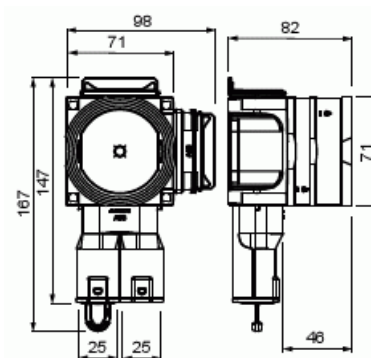

## Product Card

Height 68 mm, screw c/c distance 60 mm

# Mounting box

Height 68 mm, screw c/c distance 60 mm

**Type:** AUB60

**Product ID:** 2TKA00004663

**GTIN:** 6438199008851

Mounting box AUB60 is especially designed for off site and on site casting applications. Box height is 68 mm. Box has two inlets with locking springs for 20 or 25 mm conduits. Additional inlets can be attached to other sides without need of any tooling. The mounting box includes a rotating, steplessly adjustable extension ring. The extension ring can be tilted 0-4°. Box combinations can be created without additional accessories and box has large inside space. Made of halogen free material (IEC/61249-2-21) and fulfills the requirements of the glow wire test according to the standard IEC/EN60670: 2005 (650 °C). Maximum number of conductors is 30 pcs.

# Product Card

Height 68 mm, screw c/c distance 60 mm

Construction type:	Device connection box (round/square)
Model:	Single
Provided with revolving ring:	Yes
Connectable:	Yes
Diameter:	71 mm
Length:	167 mm
Width:	98 mm
Depth:	167 mm
Inner depth:	63 mm
For number of electric fittings:	1
Mounting switching equipment:	Screwing
With screws:	Yes
Housing feed-through by break-out opening:	Yes
Housing feed-through by seal membrane:	No
Housing feed-through by nozzle:	Yes
Housing feed-through by step membrane:	No
For tube diameter:	20/25 mm
Pipe locking:	Yes
Pipe locking optional:	No
Inlet from the rear:	No
Number of inlets:	8
Number of included spouts:	2
Material:	Plastic
Halogen free:	Yes
Surface protection:	Untreated
Colour:	White
Degree of protection (IP):	IP3X
Cover model:	Construction protective cover
Transparent cover:	No
Cover attachment:	Snapped on
Sealable:	No
With screening:	No
Air tight:	No
Clamp position fixed:	No

# Product Card

Height 68 mm, screw c/c distance 60 mm

---

Luminaire hook mounting:	No
Special application:	None

---