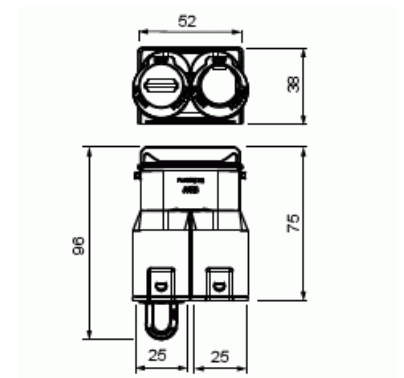

## Product Card

Inlet set 2 x Ø25mm/20mm. Compatible with AUB boxes.

# Inlet

Inlet set 2 x Ø25mm/20mm. Compatible with AUB boxes.

**Type:** ANN25.20

**Product ID:** 2TKA00004642

**GTIN:** 6438199008820

Inlet for two conduits with 25 mm or 20 mm diameter. Compatible with AUB60 and AUB60H mounting boxes and AUB67 and AUB67H junction boxes. Inlet is equipped with locking spring that prevents conduit to disconnect. Inlet is manufactured from halogen free material (IEC/61249-2-21).