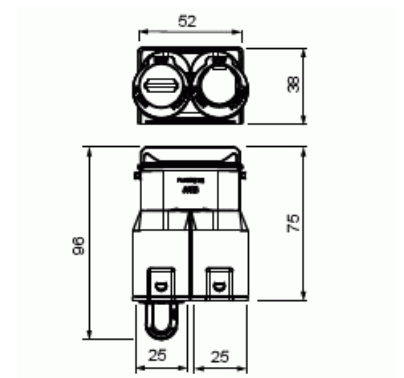

Product Card

Inlet set 2 x Ø25mm/20mm. Compatible with AUB boxes.

Inlet

Inlet set 2 x Ø25mm/20mm. Compatible with AUB boxes.

Type: ANN25.20

Product ID: 2TKA00004642

GTIN: 6438199008820

Inlet for two conduits with 25 mm or 20 mm diameter. Compatible with AUB60 and AUB60H mounting boxes and AUB67 and AUB67H junction boxes. Inlet is equipped with locking spring that prevents conduit to disconnect. Inlet is manufactured from halogen free material (IEC/61249-2-21).

Technical specification

Packing

Package:	80
Unit:	PCS

ETIM Data

Type of accessory/spare part:	Other
Accessory:	Yes
Spare part:	No
Suitable for built-in installation box:	Yes
Suitable for central conduit box:	No