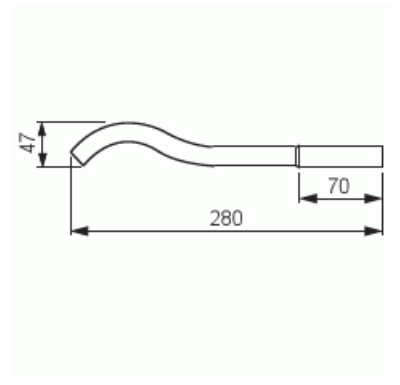

Product Card

Conduit extension, Ø20 mm, 45°, sleeve on the long end

Conduit bend, HF

Conduit extension, Ø20 mm, 45°, sleeve on the long end

Type: JMKL20.1HF

Product ID: 2TKA00004497

GTIN: 6438199008332

Curve conduit extension, Ø20 mm, 45°, sleeve on the long end, 750N

Technical specification

Packing

Package:	20/100
Unit:	PCS

ETIM Data

Surface polished:	No
Surface brushed:	No
Halogen free:	Yes
With sleeve:	Yes
Two piece:	No
With inspection opening and cover:	No
Flexible:	No

Product Card

Conduit extension, Ø20 mm, 45°, sleeve on the long end

—
© ABB 2024

Business ID 0763403-0

www.installationmaterials.com

—
Customer service

puh. +358 10 222 1999

contact.center@fi.abb.com