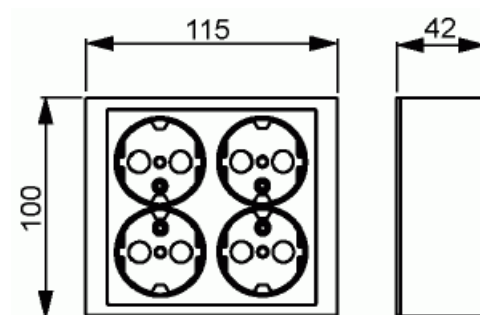

Product ID: 2TKA00004462

GTIN: 6438199008608

There is 2 times 2-gang socket outlet inserts in one unit. The socket outlet inserts are internally connected. In one socket outlet insert there are terminals for each contact of the socket outlet for max 4 rigid wires. No X-terminals.

Technical specification

Electrical quantities

Rated current: 16 A

Classification

Protection class: IP21

Packing

Package: 1/20

Unit: PCS

ETIM Data

Number of active pins (round): 2

Product Card

Socket outlet, Impressivo, Schuko, 4-gang, shuttered, screwless terminals, black matt

With signal lamp:	No
Number of units:	4
Number of phases:	1
Imprint/indication:	None
Connection type:	Push-in clamp
With hinged lid:	No
With enhanced contact protection:	Yes
Label space/information surface:	No
Colour:	Black
RAL-number (similar):	9005
Metallic colour:	No
Transparent:	No
Lockable:	No
Eject-mechanism:	No
Insulated mounting:	No
With function lighting:	No
With orientation lighting:	No
Over voltage protection:	No
Fault current protection:	No
With miniature fuse:	No
Special power supply:	No special power supply
Mounting method:	Surface mounted (plaster)
Type of fastening:	Mounting with screw
Material:	Plastic
Material quality:	Thermoplastic
Halogen free:	Yes
Surface protection:	Lacquered
Surface finishing:	Glossy
Anti-bacterial treatment:	No
With loop through function:	No
With on/off switch:	No
Rotated central insert:	No
Nominal current:	16 A
Nominal voltage:	250 V

Product Card

Socket outlet, Impressivo, Schuko, 4-gang, shuttered, screwless terminals, black matt

Frequency:	50 Hz
Suitable for degree of protection (IP):	IP21
Device width:	115 mm
Device height:	100 mm
Device depth:	42 mm