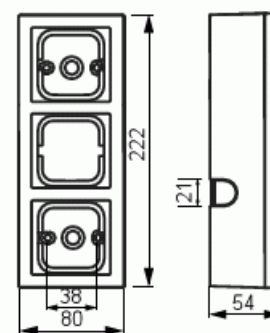

## Product Card

Surface mounting box, Impressivo, 80mm, h=54mm 3-gang, black matt

# Surface mounting box

Surface mounting box, Impressivo, 80mm, h=54mm 3-gang, black matt

**Type:** 1723S80-885

**Product ID:** 2TKA00004459

**GTIN:** 6438199008585

Impressivo flush mounting devices are installed in surface with surface mounting boxes. The boxes are deep enough for electronic products, such as dimmers. The material is a durable high quality plastic. The surface is glossy and easy to keep clean. Cleaning with a mild, standard household detergent. Be careful when cleaning with a powerful dissolvent.

## Technical specification

# Product Card

Surface mounting box, Impressivo, 80mm, h=54mm 3-gang, black matt

|                            |        |
|----------------------------|--------|
| Surface finishing:         | Matt   |
| Colour:                    | Black  |
| RAL-number (similar):      | 9005   |
| Transparent:               | No     |
| With cover frame:          | Yes    |
| With duct entry:           | No     |
| With cable entry:          | Yes    |
| With screw gland entry:    | No     |
| Shock resistant:           | No     |
| Degree of protection (IP): | IP20   |
| Width:                     | 80 mm  |
| Height:                    | 54 mm  |
| Depth:                     | 80 mm  |
| Device width:              | 80.00  |
| Device height:             | 54.000 |
| Device depth:              | 80.00  |