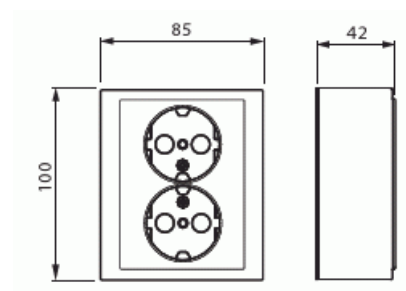

Product Card

Socket outlet, Impressivo, Schuko, 2-gang, shuttered, screwless terminals, black matt

Socket outlet

Socket outlet, Impressivo, Schuko, 2-gang, shuttered, screwless terminals, black matt

Type: 402EA-885

Product ID: 2TKA00004442

GTIN: 6438199008431

There are terminals for each contact of the socket outlet for max 4 rigid wires. No X-terminals.

Technical specification

Electrical quantities

Rated current: 16 A

Product Card

Socket outlet, Impressivo, Schuko, 2-gang, shuttered, screwless terminals, black matt

With signal lamp:	No
Number of units:	2
Number of phases:	1
Imprint/indication:	None
Connection type:	Push-in clamp
With hinged lid:	No
With enhanced contact protection:	Yes
Label space/information surface:	No
Colour:	Black
RAL-number (similar):	9005
Metallic colour:	No
Transparent:	No
Lockable:	No
Eject-mechanism:	No
Insulated mounting:	No
With function lighting:	No
With orientation lighting:	No
Over voltage protection:	No
Fault current protection:	No
With miniature fuse:	No
Special power supply:	No special power supply
Mounting method:	Surface mounted (plaster)
Type of fastening:	Mounting with screw
Material:	Plastic
Material quality:	Thermoplastic
Halogen free:	Yes
Surface protection:	Lacquered
Surface finishing:	Matt
Anti-bacterial treatment:	No
With loop through function:	No
With on/off switch:	No
Rotated central insert:	No
Nominal current:	16 A
Nominal voltage:	250 V

Product Card

Socket outlet, Impressivo, Schuko, 2-gang, shuttered, screwless terminals, black matt

Frequency:	50 Hz
Suitable for degree of protection (IP):	IP21
Device width:	85 mm
Device height:	43 mm
Device depth:	85 mm