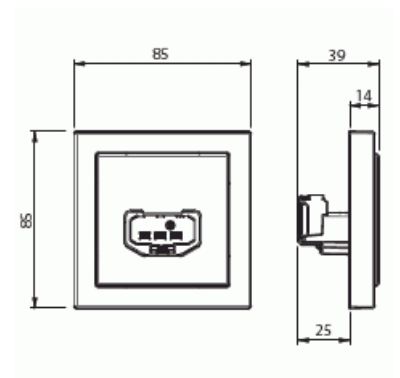

## Product Card

DCL lighting outlet, wall outlet, 85x85mm, black matt

# Lighting outlet

DCL lighting outlet, wall outlet, 85x85mm, black matt

**Type:** AKK6-885

**Product ID:** 2TKA00004433

**GTIN:** 6438199008769

DCL lighting outlet, wall outlet, 85x85mm, black matt

### Dimensions

Dimensions: 85x85x38 mm

# Product Card

DCL lighting outlet, wall outlet, 85x85mm, black matt

Suitable for degree of protection (IP):	IP20
Impact strength:	IK00
Device width:	85 mm
Device height:	39 mm
Device depth:	85 mm
Min. depth of built-in installation box:	25 mm
Compatible with Apple HomeKit:	No
Compatible with Amazon Alexa:	No
Compatible with Google Assistant:	No
IFTTT support available:	No