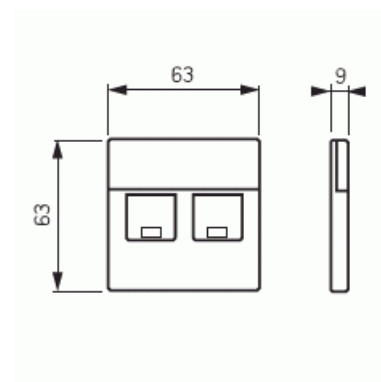

Product Card

Center plate, Impressivo, 2 x RJ45, dust covers, black matt

Center plate

Center plate, Impressivo, 2 x RJ45, dust covers, black matt

Type: 1819DC-885

Product ID: 2TKA00004285

GTIN: 6438199008233

Center plate for the RJ45 inserts 1819.xx. It is suitable for the 85mm cover frames and with the 2519-xx adapter also for the 100mm cover frames. Manufactured from a durable high quality plastic material. Cleaning with a mild, standard household detergent. Be careful when cleaning with a powerful dissolvent.

Technical specification

Packing

Package:	1/10/100/2800
Unit:	PCS

ETIM Data

Assembly arrangement:	Central cover plate
Utilization:	Modular Jack
Support ring:	No
With dust cover:	Yes
With hinged lid:	No
Outlet direction:	Straight
With imprint:	No

Product Card

Center plate, Impressivo, 2 x RJ45, dust covers, black matt

Mounting method:	Flush mounted (plaster)
Material:	Plastic
Material quality:	Thermoplastic
Halogen free:	Yes
Surface protection:	Lacquered
Surface finishing:	Matt
Colour:	Black
RAL-number (similar):	9005
Transparent:	No
Type of fastening:	Mounting with screw
With strain relief:	No
Luster terminal:	No
Suitable for degree of protection (IP):	IP20
Impact strength:	IK00
Device width:	63 mm
Device height:	63 mm
Device depth:	63 mm