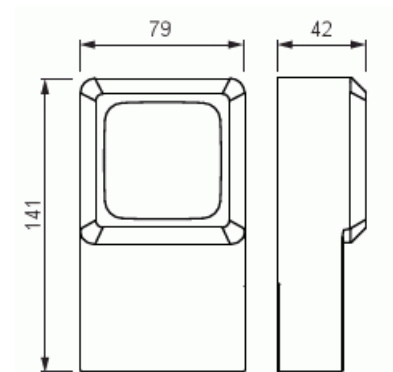

# Surface mount.box

Surface mounting box, Jussi, 85mm, 1-gang, lath installation, white

**Type:** 2511L

**Product ID:** 2TKA00003273

**GTIN:** 6438199004907

Jussi flush mounting devices are installed in surface with surface mounting boxes. The box depth is not enough for electronic products, such as dimmers. The material is a durable high quality plastic. The surface is glossy and easy to keep clean. Cleaning with a mild, standard household detergent. Be careful when cleaning with a powerful dissolvent.