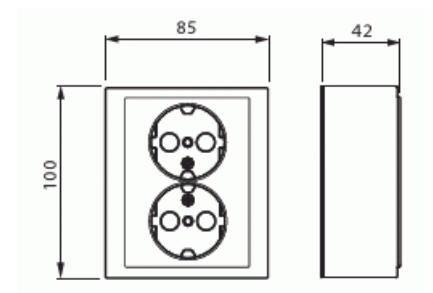

Product Card

Socket outlet, Impressivo, Schuko, 2-gang, shuttered, screwless terminals, blue

Socket outlet

Socket outlet, Impressivo, Schuko, 2-gang, shuttered, screwless terminals, blue

Type: 402EA-06

Product ID: 2TKA00002969

GTIN: 6438199004754

There are terminals for each contact of the socket outlet for max 4 rigid wires. No X-terminals. Colour blue (RAL5007).

Technical specification

Electrical quantities

Rated current: 16 A

Product Card

Socket outlet, Impressivo, Schuko, 2-gang, shuttered, screwless terminals, blue

Number of units:	2
Number of phases:	1
Imprint/indication:	None
Connection type:	Push-in clamp
With hinged lid:	No
With enhanced contact protection:	Yes
Label space/information surface:	No
Colour:	Blue
RAL-number (similar):	5007
Metallic colour:	No
Transparent:	No
Lockable:	No
Eject-mechanism:	No
Insulated mounting:	No
With function lighting:	No
With orientation lighting:	No
Over voltage protection:	No
Fault current protection:	No
With miniature fuse:	No
Special power supply:	No special power supply
Mounting method:	Surface mounted (plaster)
Type of fastening:	Mounting with screw
Material:	Plastic
Material quality:	Thermoplastic
Halogen free:	Yes
Surface protection:	Untreated
Surface finishing:	Glossy
Anti-bacterial treatment:	No
With loop through function:	No
With on/off switch:	No
Rotated central insert:	No
Nominal current:	16 A
Nominal voltage:	250 V
Frequency:	50 Hz

Product Card

Socket outlet, Impressivo, Schuko, 2-gang, shuttered, screwless terminals, blue

Suitable for degree of protection (IP):	IP21
Device width:	85 mm
Device height:	43 mm
Device depth:	100 mm