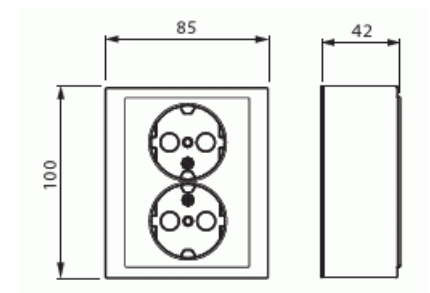

Product Card

Socket outlet, Impressivo, Schuko, 2-gang, shuttered, screwless terminals, orange

Socket outlet

Socket outlet, Impressivo, Schuko, 2-gang, shuttered, screwless terminals, orange

Type: 402EA-03

Product ID: 2TKA00002967

GTIN: 6438199004730

There are terminals for each contact of the socket outlet for max 4 rigid wires. No X-terminals. Colour orange (RAL2000).

Technical specification

Electrical quantities

With signal lamp: No

Product Card

Socket outlet, Impressivo, Schuko, 2-gang, shuttered, screwless terminals, orange

Number of units:	2
Number of phases:	1
Imprint/indication:	None
Connection type:	Push-in clamp
With hinged lid:	No
With enhanced contact protection:	Yes
Label space/information surface:	No
Colour:	Orange
RAL-number (similar):	2000
Metallic colour:	No
Transparent:	No
Lockable:	No
Eject-mechanism:	No
Insulated mounting:	No
With function lighting:	No
With orientation lighting:	No
Over voltage protection:	No
Fault current protection:	No
With miniature fuse:	No
Special power supply:	No special power supply
Mounting method:	Surface mounted (plaster)
Type of fastening:	Mounting with screw
Material:	Plastic
Material quality:	Thermoplastic
Halogen free:	Yes
Surface protection:	Untreated
Surface finishing:	Glossy
Anti-bacterial treatment:	No
With loop through function:	No
With on/off switch:	No
Rotated central insert:	No
Nominal current:	16 A
Nominal voltage:	250 V
Frequency:	50 Hz

Product Card

Socket outlet, Impressivo, Schuko, 2-gang, shuttered, screwless terminals, orange

Suitable for degree of protection (IP):	IP21
Device width:	85 mm
Device height:	43 mm
Device depth:	100 mm