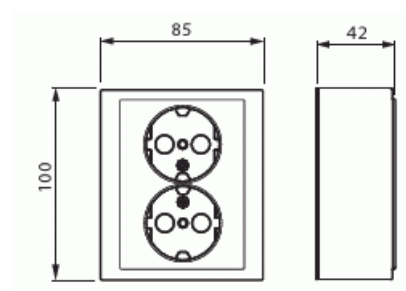

Product Card

Socket outlet, Impressivo, Schuko, 2-gang, shuttered, screwless terminals, red

Socket outlet

Socket outlet, Impressivo, Schuko, 2-gang, shuttered, screwless terminals, red

Type: 402EA-02

Product ID: 2TKA00002966

GTIN: 6438199004723

There are terminals for each contact of the socket outlet for max 4 rigid wires. No X-terminals. Colour red (RAL3011).

Technical specification

Electrical quantities

Rated current:	16 A
Rated voltage:	250 V

With signal lamp:	No
Number of units:	2
Number of phases:	1
Imprint/indication:	None
Connection type:	Push-in clamp
With hinged lid:	No
With enhanced contact protection:	Yes
Label space/information surface:	No
Colour:	Red
RAL-number (similar):	3011
Metallic colour:	No
Transparent:	No
Lockable:	No
Eject-mechanism:	No
Insulated mounting:	No
With function lighting:	No
With orientation lighting:	No
Over voltage protection:	No
Fault current protection:	No
With miniature fuse:	No
Special power supply:	No special power supply
Mounting method:	Surface mounted (plaster)
Type of fastening:	Mounting with screw
Material:	Plastic
Material quality:	Thermoplastic
Halogen free:	Yes
Surface protection:	Untreated
Surface finishing:	Glossy
Anti-bacterial treatment:	No
With loop through function:	No
With on/off switch:	No
Rotated central insert:	No
Nominal current:	16 A
Nominal voltage:	250 V

Product Card

Socket outlet, Impressivo, Schuko, 2-gang, shuttered, screwless terminals, red

Frequency:	50 Hz
Suitable for degree of protection (IP):	IP21
Device width:	85 mm
Device height:	43 mm
Device depth:	100 mm