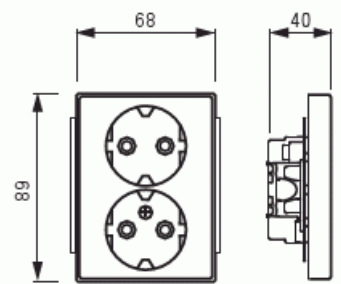

# Socket outlet

Schuko socket outlet, Impressivo, 2-gang, shuttered, screwless terminals, branching terminals, red

**Type:** 302EUC-02

**Product ID:** 2TKA00002962

**GTIN:** 6438199004686

There are terminals for each contact of the socket outlet for max 4 rigid wires. No X-terminals. The socket outlet insert without the cover plate is screen-protected. Colour red (RAL3011).

## Technical specification

## Product Card

Schuko socket outlet, Impressivo, 2-gang, shuttered, screwless terminals, branching terminals, red

Nominal voltage:	250 V
Frequency:	50 Hz
Suitable for degree of protection (IP):	IP21
Device width:	71 mm
Device height:	48 mm
Device depth:	92 mm
Min. depth of built-in installation box:	17 mm