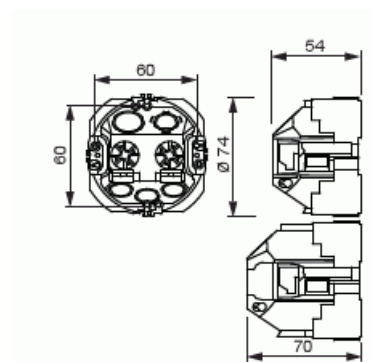

Technical specification

Packing

Package:	60
Unit:	PCS

Product Card

Renovation box for board walls hole 74 mm

ETIM Data

Mounting method:	Flush mounted (plaster)
Shape:	Round
Construction type:	Device connection box (round/square)
Model:	Single
Provided with revolving ring:	No
Connectable:	Yes
Equipped with:	None
Diameter:	74 mm
Length:	73 mm
Width:	73 mm
Depth:	73 mm
Inner depth:	52 mm
For number of electric fittings:	1
Mounting switching equipment:	Screwing
With screws:	Yes
Housing feed-through by break-out opening:	Yes
Housing feed-through by seal membrane:	No
Housing feed-through by nozzle:	No
Housing feed-through by step membrane:	No
For tube diameter:	16 mm
Suitable for cable diameter:	8...13 mm
Pipe locking:	Yes
Pipe locking optional:	No
Inlet from the rear:	No
Material:	Plastic
Halogen free:	Yes
Surface protection:	Untreated
Colour:	White
Degree of protection (IP):	IP3X
Transparent cover:	No
Sealable:	No
With screening:	No