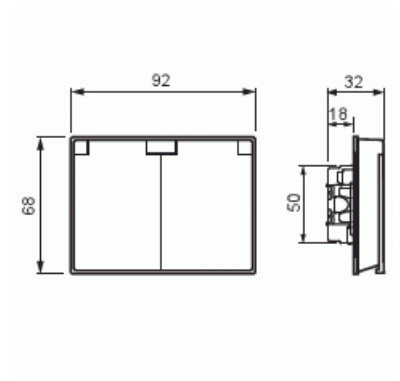

There are terminals for each contact of the socket outlet for max 4 rigid wires. No X-terminals. The socket outlet insert without the cover plate is screen-protected. Assembly on smooth surface IP21 and with seal 2464 on rough surface IP44.