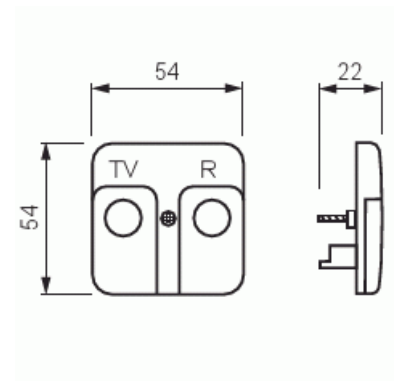

Product Card

Center plate, Jussi, antenna, TV-R

Center plate

Center plate, Jussi, antenna, TV-R

Type: 2531

Product ID: 2TKA000017G1

GTIN: 6410070605700

For antenna outlet inserts without satellite connector. Use with Jussi 100mm cover frames.

Technical specification

Classification

Suitable for degree of protection (IP):	IP20
---	------

Packing

Package:	20/200
Unit:	PCS

ETIM Data

Assembly arrangement:	Central cover plate
Utilization:	SAT
Support ring:	No
With dust cover:	No

Product Card

Center plate, Jussi, antenna, TV-R

With hinged lid:	No
Imprintable label:	Without indication field
With imprint:	No
Mounting method:	Flush mounted (plaster)
Material:	Plastic
Material quality:	Thermoplastic
Halogen free:	Yes
Anti-bacterial treatment:	No
Surface protection:	Untreated
Surface finishing:	Matt
Colour:	White
RAL-number (similar):	9010
Transparent:	No
Type of fastening:	Mounting with screw
With strain relief:	No
Luster terminal:	No
With lighting:	No
Impact strength:	IK00
Device width:	54 mm
Device height:	10 mm
Device depth:	54 mm