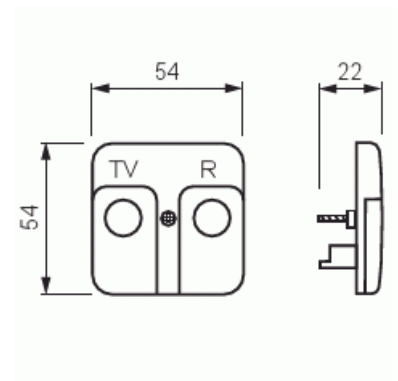

Center plate

Center plate, Jussi, antenna, TV-R

Type: 2531

Product ID: 2TKA000017G1

GTIN: 6410070605700

For antenna outlet inserts without satellite connector. Use with Jussi 100mm cover frames.

Technical specification

Packing

Package:	20/200
Unit:	PCS

ETIM Data

Assembly arrangement:	Central cover plate
Utilization:	SAT
Support ring:	No
With dust cover:	No
With hinged lid:	No
Imprintable label:	Without indication field
With imprint:	No

Product Card

Center plate, Jussi, antenna, TV-R

Mounting method:	Flush mounted (plaster)
Material:	Plastic
Material quality:	Thermoplastic
Halogen free:	Yes
Anti-bacterial treatment:	No
Surface protection:	Untreated
Surface finishing:	Matt
Colour:	White
RAL-number (similar):	9010
Transparent:	No
Type of fastening:	Mounting with screw
With strain relief:	No
Luster terminal:	No
With lighting:	No
Suitable for degree of protection (IP):	IP20
Impact strength:	IK00
Device width:	54 mm
Device height:	10 mm
Device depth:	54 mm