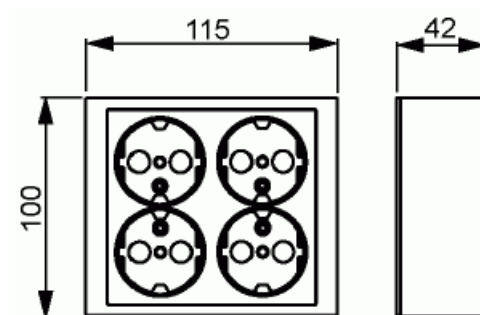

Product Card

Socket outlet, Impressivo, Schuko, 4-gang, shuttered, screwless terminals, aluminum

Socket outlet

Socket outlet, Impressivo, Schuko, 4-gang, shuttered, screwless terminals, aluminum

Type: 404EA-83

Product ID: 2TKA00001615

GTIN: 6438199003368

There is 2 times 2-gang socket outlet inserts in one unit. The socket outlet inserts are internally connected. In one socket outlet insert there are terminals for each contact of the socket outlet for max 4 rigid wires. No X-terminals.

ETIM Data

Number of active pins (round): 2

Product Card

Socket outlet, Impressivo, Schuko, 4-gang, shuttered, screwless terminals, aluminum

With signal lamp:	No
Number of units:	4
Number of phases:	1
Imprint/indication:	None
Connection type:	Push-in clamp
With hinged lid:	No
With enhanced contact protection:	Yes
Label space/information surface:	No
Colour:	Aluminium
RAL-number (similar):	9006
Metallic colour:	Yes
Transparent:	No
Lockable:	No
Eject-mechanism:	No
Insulated mounting:	No
With function lighting:	No
With orientation lighting:	No
Over voltage protection:	No
Fault current protection:	No
With miniature fuse:	No
Special power supply:	No special power supply
Mounting method:	Surface mounted (plaster)
Type of fastening:	Mounting with screw
Material:	Plastic
Material quality:	Thermoplastic
Halogen free:	Yes
Surface protection:	Lacquered
Surface finishing:	Glossy
Anti-bacterial treatment:	No
With loop through function:	No
With on/off switch:	No
Rotated central insert:	No
Nominal current:	16 A
Nominal voltage:	250 V

Product Card

Socket outlet, Impressivo, Schuko, 4-gang, shuttered, screwless terminals, aluminum

Frequency:	50 Hz
Suitable for degree of protection (IP):	IP21
Device width:	115 mm
Device height:	42 mm
Device depth:	100 mm