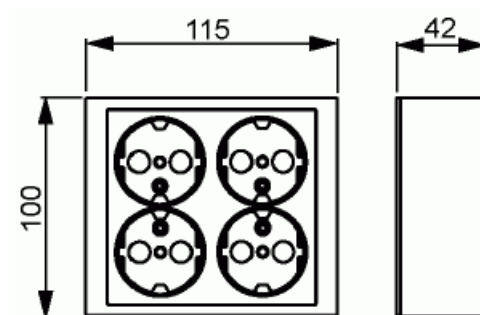

# Socket outlet

Socket outlet, Impressivo, Schuko, 4-gang, shuttered, screwless terminals, anthracite

**Type:** 404EA-81

**Product ID:** 2TKA00001614

**GTIN:** 6438199003351

There is 2 times 2-gang socket outlet inserts in one unit. The socket outlet inserts are internally connected. In one socket outlet insert there are terminals for each contact of the socket outlet for max 4 rigid wires. No X-terminals.

## Technical specification

# Product Card

Socket outlet, Impressivo, Schuko, 4-gang, shuttered, screwless terminals, anthracite

Frequency:	50 Hz
Suitable for degree of protection (IP):	IP21
Device width:	115 mm
Device height:	42 mm
Device depth:	100 mm