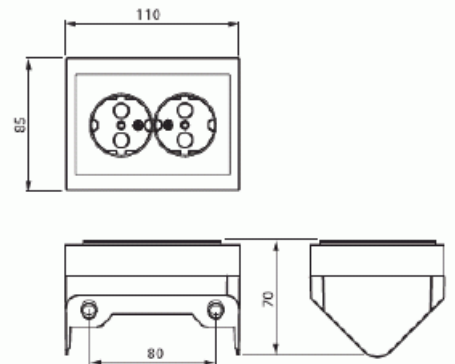

Product Card

Socket outlet, Impressivo, Schuko, 2-gang, shuttered, screwless terminals, corner installation, aluminum

Socket outlet

Socket outlet, Impressivo, Schuko, 2-gang, shuttered, screwless terminals, corner installation, aluminum

Type: 402EE-83

Product ID: 2TKA00001612

GTIN: 6438199003337

There are terminals for each contact of the socket outlet for max 4 rigid wires. No X-terminals.

Technical specification

Electrical quantities

Rated current: 16 A

ETIM Data

Number of active pins (round):	2
With signal lamp:	No
Number of units:	2
Number of phases:	1
Imprint/indication:	None
Connection type:	Push-in clamp
With hinged lid:	No
With enhanced contact protection:	Yes
Label space/information surface:	No
Colour:	Aluminium
RAL-number (similar):	9006
Metallic colour:	Yes
Transparent:	No
Lockable:	No
Eject-mechanism:	No
Insulated mounting:	No
With function lighting:	No
With orientation lighting:	No
Over voltage protection:	No
Fault current protection:	No
With miniature fuse:	No
Special power supply:	No special power supply
Mounting method:	Surface mounted (plaster)
Type of fastening:	Mounting with screw
Material:	Plastic
Material quality:	Thermoplastic
Halogen free:	Yes
Surface protection:	Lacquered
Surface finishing:	Matt
Anti-bacterial treatment:	No
With loop through function:	No
With on/off switch:	No

Product Card

Socket outlet, Impressivo, Schuko, 2-gang, shuttered, screwless terminals, corner installation, aluminum

Rotated central insert:	No
Nominal current:	16 A
Nominal voltage:	250 V
Frequency:	50 Hz
Suitable for degree of protection (IP):	IP21
Device width:	85 mm
Device height:	70 mm
Device depth:	111 mm