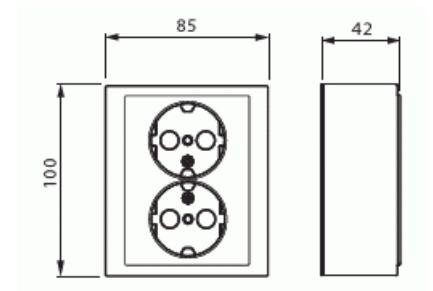

# Socket outlet

Socket outlet, Impressivo, Schuko, 2-gang, shuttered, screwless terminals, anthracite

**Type:** 402EA-81

**Product ID:** 2TKA00001608

**GTIN:** 6438199003290

There are terminals for each contact of the socket outlet for max 4 rigid wires. No X-terminals.

## Technical specification

# Product Card

Socket outlet, Impressivo, Schuko, 2-gang, shuttered, screwless terminals, anthracite

Frequency:	50 Hz
Suitable for degree of protection (IP):	IP21
Device width:	85 mm
Device height:	43 mm
Device depth:	100 mm