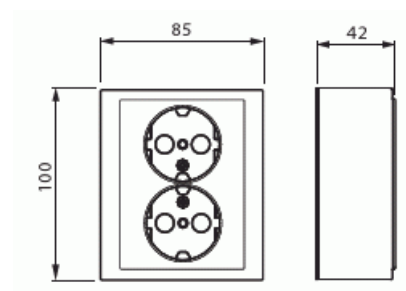

Product Card

Socket outlet, Impressivo, Schuko, 2-gang, shuttered, screwless terminals, white

Socket outlet

Socket outlet, Impressivo, Schuko, 2-gang, shuttered, screwless terminals, white

Type: 402EA-84

Product ID: 2TKA00001607

GTIN: 6438199003283

There are terminals for each contact of the socket outlet for max 4 rigid wires. No X-terminals.

Technical specification

Electrical quantities

Rated current:	16 AX
Rated voltage:	250 V

With signal lamp:	No
Number of units:	2
Number of phases:	1
Imprint/indication:	None
Connection type:	Push-in clamp
With hinged lid:	No
With enhanced contact protection:	Yes
Label space/information surface:	No
Colour:	White
RAL-number (similar):	9016
Metallic colour:	No
Transparent:	No
Lockable:	No
Eject-mechanism:	No
Insulated mounting:	No
With function lighting:	No
With orientation lighting:	No
Over voltage protection:	No
Fault current protection:	No
With miniature fuse:	No
Special power supply:	No special power supply
Mounting method:	Surface mounted (plaster)
Type of fastening:	Mounting with screw
Material:	Plastic
Material quality:	Thermoplastic
Halogen free:	Yes
Surface protection:	Untreated
Surface finishing:	Glossy
Anti-bacterial treatment:	No
With loop through function:	No
With on/off switch:	No
Rotated central insert:	No
Nominal current:	16 A
Nominal voltage:	250 V

Product Card

Socket outlet, Impressivo, Schuko, 2-gang, shuttered, screwless terminals, white

Frequency:	50 Hz
Suitable for degree of protection (IP):	IP21
Device width:	85 mm
Device height:	43 mm
Device depth:	100 mm