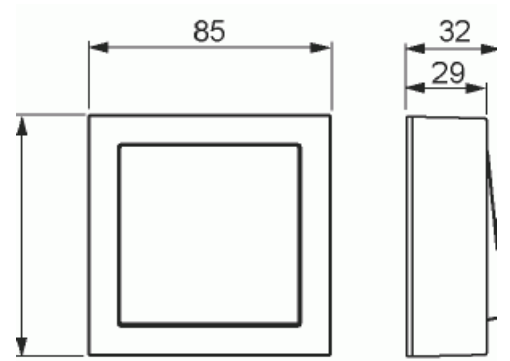

# Push switch

1-gang 1-way push switch, 10A/250V, Impressivo, 2 X-terminals, aluminum

**Type:** 1461A-83

**Product ID:** 2TKA00001606

**GTIN:** 6438199003276

Surface mounting switch with screwless terminals. The terminals are for max 2 solid or rigid wires. Including switch insert, rocker, surface mounting frame and bottom.