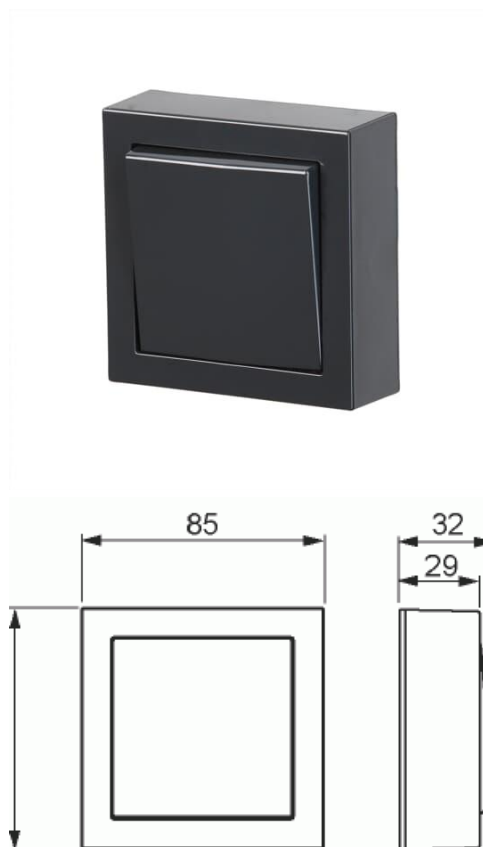

## Product Card

1-gang 1-way push switch, 10A/250V, Impressivo, 2 X-terminals, anthracite

# Push switch

1-gang 1-way push switch, 10A/250V, Impressivo, 2 X-terminals, anthracite

**Type:** 1461A-81

**Product ID:** 2TKA00001605

**GTIN:** 6438199003269

Surface mounting switch with screwless terminals. The terminals are for max 2 solid or rigid wires. Including switch insert, rocker, surface mounting frame and bottom.

# Product Card

1-gang 1-way push switch, 10A/250V, Impressivo, 2 X-terminals, anthracite

Model:	Single push button
Method of operation:	Push button
Number of contacts as normally open contact:	1
Contactless type:	No
Number of rockers:	1
Number of poles:	1
Nominal voltage:	250 V
Rated current:	10 A
With lighting:	No
Feedback-signal contact:	No
Connection type:	Push-in clamp
Mounting method:	Surface mounted (plaster)
Type of fastening:	Screw mounting
Material:	Plastic
Material quality:	Thermoplastic
Halogen free:	Yes
Anti-bacterial treatment:	No
Surface protection:	Untreated
Colour:	Anthracite
RAL-number (similar):	7021
Transparent:	No
Label space/information surface:	No
Imprint:	None
Suitable for degree of protection (IP):	IP21
Impact strength:	IK00
Device width:	85 mm
Device height:	33 mm
Device depth:	85 mm
Min. depth of built-in installation box:	15 mm
Compatible with Apple HomeKit:	No
Compatible with Google Assistant:	No
Compatible with Amazon Alexa:	No
IFTTT support available:	No