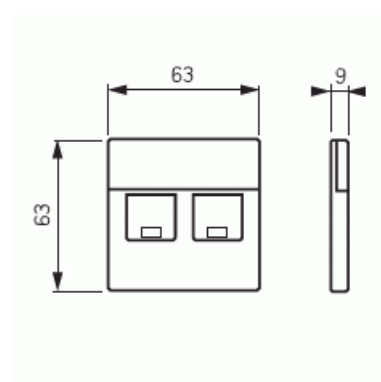

Product Card

Center plate, Impressivo, 2 x RJ45, dust covers, aluminum

Center plate

Center plate, Impressivo, 2 x RJ45, dust covers, aluminum

Type: 1819DC-83

Product ID: 2TKA00001110

GTIN: 6438199002828

Center plate for the RJ45 inserts 1819.xx. It is suitable for the 85mm cover frames and with the 2519-xx adapter also for the 100mm cover frames. Manufactured from a durable high quality plastic material. The surface is glossy and easy to keep clean. Cleaning with a mild, standard household detergent. Be careful when cleaning with a powerful dissolvent.

Technical specification

Packing

Package:	1/10/100/2800
Unit:	PCS

ETIM Data

Assembly arrangement:	Central cover plate
Utilization:	Modular Jack
Support ring:	No
With dust cover:	Yes
With hinged lid:	No
Outlet direction:	Straight
With imprint:	No

Product Card

Center plate, Impressivo, 2 x RJ45, dust covers, aluminum

Mounting method:	Flush mounted (plaster)
Material:	Plastic
Material quality:	Thermoplastic
Halogen free:	Yes
Anti-bacterial treatment:	No
Surface protection:	Lacquered
Surface finishing:	Matt
Colour:	Aluminium
RAL-number (similar):	9006
Transparent:	No
Type of fastening:	Mounting with screw
With buses/couplings:	No
Suitable for number of connectors:	2
With strain relief:	No
Shielded buses:	No
Shielded housing:	No
Luster terminal:	No
With lighting:	No
Suitable for degree of protection (IP):	IP20
Impact strength:	IK00
Device width:	63 mm
Device height:	63 mm
Device depth:	10 mm