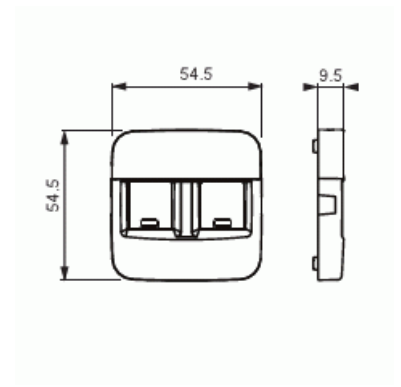

# Center plate

Center plate, Jussi, 2 x RJ45, dust covers

**Type:** 1819DC-214

**Product ID:** 2TKA00001108

**GTIN:** 6438199002804

Center plate for the RJ45 inserts 1819.xx. It is suitable for the 85mm cover frames and with the 2519-100 adapter also for the 100mm cover frames. Manufactured from a durable high quality plastic material. The surface is glossy and easy to keep clean. Cleaning with a mild, standard household detergent. Be careful when cleaning with a powerful dissolvent.