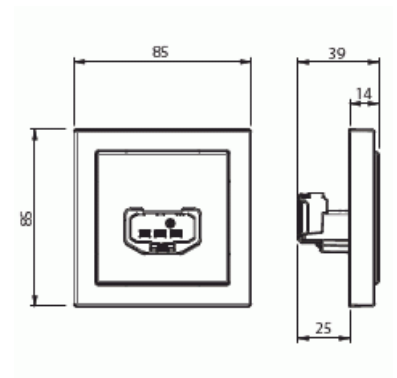

## Product Card

DCL lighting outlet, wall outlet, 85x85mm, anthracite

# Lighting outlet

DCL lighting outlet, wall outlet,  
85x85mm, anthracite

**Type:** AKK6-81

**Product ID:** 2TKA00000936

**GTIN:** 6438199002361

DCL lighting outlet, wall outlet, 85x85mm, anthracite

### Dimensions

Dimensions: 85x85x38 mm

# Product Card

DCL lighting outlet, wall outlet, 85x85mm, anthracite

Suitable for degree of protection (IP):	IP20
Impact strength:	IK00
Device width:	85 mm
Device height:	39 mm
Device depth:	85 mm
Min. depth of built-in installation box:	25 mm