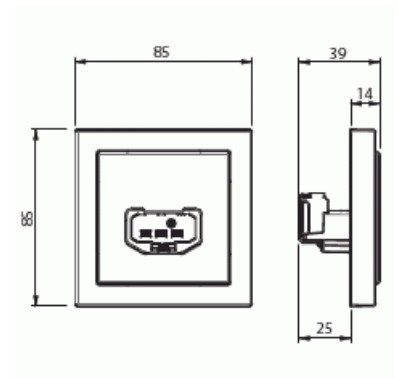

Product Card

DCL lighting outlet, wall outlet, 85x85mm, aluminum

Lighting outlet

DCL lighting outlet, wall outlet, 85x85mm, aluminum

Type: AKK6-83

Product ID: 2TKA00000935

GTIN: 6438199002354

DCL lighting outlet, wall outlet, 85x85mm, aluminum

Technical specification

Dimensions

Dimensions: 85x85x38 mm

Classification

Enclosure class: IP20

Packing

Package: 10/100

Unit: PCS

ETIM Data

With signal lamp: No

Product Card

DCL lighting outlet, wall outlet, 85x85mm, aluminum

Number of units:	1
Number of socket outlets switchable:	1
Number of phases:	1
Imprint/indication:	None
With hinged lid:	No
With enhanced contact protection:	No
Label space/information surface:	No
Colour:	Aluminium
RAL-number (similar):	9006
Metallic colour:	Yes
Transparent:	No
Lockable:	No
Eject-mechanism:	No
Insulated mounting:	No
With function lighting:	No
With orientation lighting:	No
Over voltage protection:	No
Fault current protection:	No
With miniature fuse:	No
Special power supply:	No special power supply
Mounting method:	Surface mounted (plaster)
Type of fastening:	Mounting with screw
Material:	Plastic
Material quality:	Thermoplastic
Halogen free:	Yes
Surface protection:	Untreated
Surface finishing:	Matt
Anti-bacterial treatment:	No
With loop through function:	No
With on/off switch:	No
Rotated central insert:	No
Nominal current:	6 A
Nominal voltage:	250 V
Frequency:	50...60 Hz

Product Card

DCL lighting outlet, wall outlet, 85x85mm, aluminum

Suitable for degree of protection (IP):	IP20
Impact strength:	IK00
Device width:	85 mm
Device height:	39 mm
Device depth:	85 mm
Min. depth of built-in installation box:	25 mm