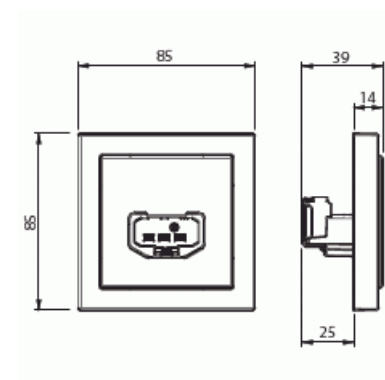

Product Card

DCL lighting outlet, wall outlet, 85x85mm, white

Lighting outlet

DCL lighting outlet, wall outlet, 85x85mm, white

Type: AKK6-84

Product ID: 2TKA00000934

GTIN: 6438199002330

DCL lighting outlet, wall outlet, 85x85mm, white

Technical specification

Dimensions

Dimensions:	85x85x38 mm
-------------	-------------

Classification

Enclosure class:	IP20
------------------	------

Packing

Package:	10/100
Unit:	PCS

ETIM Data

With signal lamp:	No
-------------------	----

Product Card

DCL lighting outlet, wall outlet, 85x85mm, white

Number of units:	1
Number of socket outlets switchable:	1
Number of phases:	1
Imprint/indication:	None
With hinged lid:	No
With enhanced contact protection:	No
Label space/information surface:	No
Colour:	White
RAL-number (similar):	9010
Metallic colour:	No
Transparent:	No
Lockable:	No
Eject-mechanism:	No
Insulated mounting:	No
With function lighting:	No
With orientation lighting:	No
Over voltage protection:	No
Fault current protection:	No
With miniature fuse:	No
Special power supply:	No special power supply
Mounting method:	Surface mounted (plaster)
Type of fastening:	Mounting with screw
Material:	Plastic
Material quality:	Thermoplastic
Halogen free:	Yes
Surface protection:	Untreated
Surface finishing:	Glossy
Anti-bacterial treatment:	No
With loop through function:	No
With on/off switch:	No
Rotated central insert:	No
Nominal current:	6 A
Nominal voltage:	250 V
Frequency:	50...60 Hz

Product Card

DCL lighting outlet, wall outlet, 85x85mm, white

Suitable for degree of protection (IP):	IP20
Impact strength:	IK00
Device width:	85 mm
Device height:	39 mm
Device depth:	85 mm
Min. depth of built-in installation box:	25 mm