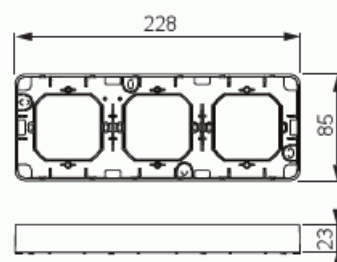

Product Card

Surface mounting frame, Jussi, 3-gang for 1-gang devices, h=22

Surface mounting frame

Surface mounting frame, Jussi, 3-gang for 1-gang devices, h=22

Type: 2513R-214

Product ID: 2TKA00000716

GTIN: 6438199001999

Surface mounting frame for Jussi flush mounting products. Use with 85mm cover frames. The height of the frame is 22mm.

Technical specification

Packing

Package:	1/5/50/600
Unit:	PCS

ETIM Data

Assembly arrangement:	Surface mounted frame
Suitable for modular domestic switching devices:	No
Number of units:	3
Mounting direction:	Horizontal and vertical
Shape:	Round
Material:	Plastic
Material quality:	Thermoplastic

Product Card

Surface mounting frame, Jussi, 3-gang for 1-gang devices, h=22

Halogen free:	Yes
Surface protection:	Untreated
Surface finishing:	Glossy
Colour:	White
RAL-number (similar):	9010
Transparent:	No
With cover frame:	No
With duct entry:	No
With cable entry:	No
With screw gland entry:	No
Shock resistant:	No
Degree of protection (IP):	IP21
Width:	85 mm
Height:	22 mm
Depth:	228 mm