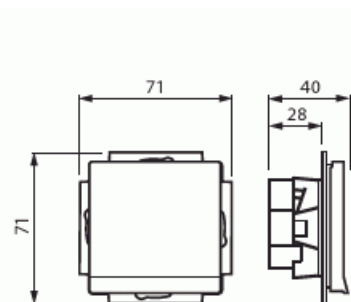

GTIN: 6438199001470

There are terminals for each contact of the socket outlet. No 2 X-terminals. The terminals are for max 2 rigid wires.

Technical specification

Electrical quantities

Rated current: 16 A

Classification

Enclosure class: IP20

Packing

Package: 1/10/100/1800

Unit: PCS

ETIM Data

Number of active pins (round): 2

Product Card

Socket outlet, Impressivo, Schuko, 1-gang, screwless terminals, aluminum

With signal lamp:	No
Number of units:	1
Number of phases:	1
Imprint/indication:	None
Connection type:	Push-in clamp
With hinged lid:	No
With enhanced contact protection:	Yes
Label space/information surface:	No
Colour:	Aluminium
RAL-number (similar):	9006
Metallic colour:	Yes
Transparent:	No
Lockable:	No
Eject-mechanism:	No
Insulated mounting:	No
With function lighting:	No
With orientation lighting:	No
Over voltage protection:	No
Fault current protection:	No
With miniature fuse:	No
Special power supply:	No special power supply
Mounting method:	Flush mounted (plaster)
Type of fastening:	Mounting with claw and screw
Material:	Plastic
Material quality:	Thermoplastic
Halogen free:	Yes
Surface protection:	Lacquered
Surface finishing:	Matt
Anti-bacterial treatment:	No
With loop through function:	No
With on/off switch:	No
Rotated central insert:	No
Nominal current:	16 A
Nominal voltage:	250 V

Product Card

Socket outlet, Impressivo, Schuko, 1-gang, screwless terminals, aluminum

Frequency:	50 Hz
Suitable for degree of protection (IP):	IP21
Device width:	71 mm
Device height:	45 mm
Device depth:	71 mm
Min. depth of built-in installation box:	28 mm