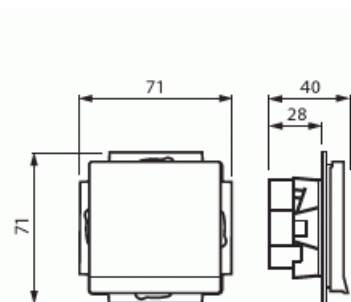

GTIN: 6438199001463

There are terminals for each contact of the socket outlet. No 2 X-terminals. The terminals are for max 2 rigid wires.

Technical specification

Electrical quantities

Rated current: 16 A

Classification

Enclosure class: IP20

Packing

Package: 1/10/100/1800

Unit: PCS

ETIM Data

Number of active pins (round): 2

Product Card

Socket outlet, Impressivo, Schuko, 1-gang, screwless terminals, anthracite

With signal lamp:	No
Number of units:	1
Number of phases:	1
Imprint/indication:	None
Connection type:	Push-in clamp
With hinged lid:	No
With enhanced contact protection:	Yes
Label space/information surface:	No
Colour:	Anthracite
RAL-number (similar):	7021
Metallic colour:	No
Transparent:	No
Lockable:	No
Eject-mechanism:	No
Insulated mounting:	No
With function lighting:	No
With orientation lighting:	No
Over voltage protection:	No
Fault current protection:	No
With miniature fuse:	No
Special power supply:	No special power supply
Mounting method:	Flush mounted (plaster)
Type of fastening:	Mounting with claw and screw
Material:	Plastic
Material quality:	Thermoplastic
Halogen free:	Yes
Surface protection:	Untreated
Surface finishing:	Glossy
Anti-bacterial treatment:	No
With loop through function:	No
With on/off switch:	No
Rotated central insert:	No
Nominal current:	16 A
Nominal voltage:	250 V

Product Card

Socket outlet, Impressivo, Schuko, 1-gang, screwless terminals, anthracite

Frequency:	50 Hz
Suitable for degree of protection (IP):	IP21
Device width:	71 mm
Device height:	45 mm
Device depth:	71 mm
Min. depth of built-in installation box:	28 mm