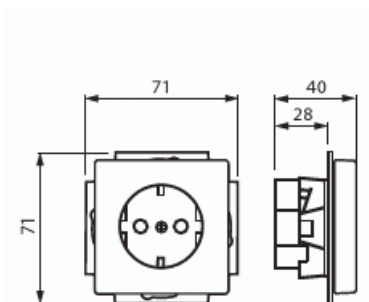

# Socket outlet

Socket outlet, Impressivo, Schuko, 1-gang, shuttered, screwless terminals, aluminum

**Type:** 20EUC-83

**Product ID:** 2TKA00000435

**GTIN:** 6438199001456

There are terminals for each contact of the socket outlet. No 2 X-terminals. The terminals are for max 2 rigid wires.