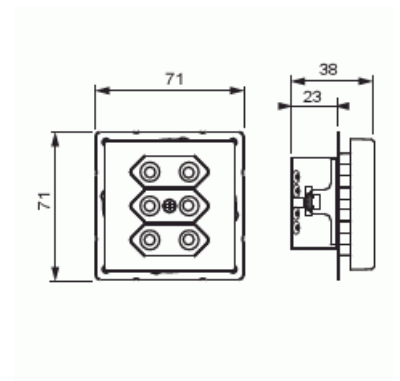

# Socket outlet

Euro socket outlet, Impressivo, 3-gang, shuttered, screwless terminals, branching terminals, white

**Type:** 303UC-84

**Product ID:** 2TKA00000433

**GTIN:** 6438199001593

3-gang Euro socket outlet with center plate. There are terminals for each contact of the socket outlet for max 4 rigid wires and 2 X-terminals for 2-rigid wires. The socket outlet insert without the cover plate is screen-protected.

# Product Card

Euro socket outlet, Impressivo, 3-gang, shuttered, screwless terminals, branching terminals, white

Model:	EURO plug (CEE 7/16)
Number of active pins (round):	2
With signal lamp:	No
Number of units:	3
Number of phases:	1
Imprint/indication:	None
Connection type:	Push-in clamp
With hinged lid:	No
With enhanced contact protection:	Yes
Label space/information surface:	No
Colour:	White
RAL-number (similar):	9016
Metallic colour:	No
Transparent:	No
Lockable:	No
Eject-mechanism:	No
Insulated mounting:	No
With function lighting:	No
With orientation lighting:	No
Over voltage protection:	No
Fault current protection:	No
With miniature fuse:	No
Special power supply:	No special power supply
Mounting method:	Flush mounted (plaster)
Type of fastening:	Mounting with claw and screw
Material:	Plastic
Material quality:	Thermoplastic
Halogen free:	Yes
Surface protection:	Untreated
Surface finishing:	Glossy
Anti-bacterial treatment:	No
With loop through function:	No
With on/off switch:	No
Rotated central insert:	No

## Product Card

Euro socket outlet, Impressivo, 3-gang, shuttered, screwless terminals, branching terminals, white

Nominal current:	2.5 A
Nominal voltage:	250 V
Frequency:	50 Hz
Suitable for degree of protection (IP):	IP21
Device width:	71 mm
Device height:	35 mm
Device depth:	71 mm
Min. depth of built-in installation box:	23 mm