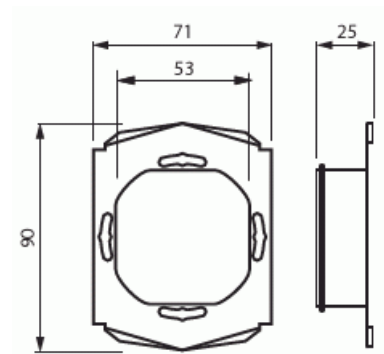

Product Card

Seal for 100 mm cover frame, IP44

Seal Impressivo

Seal for 100 mm cover frame, IP44

Type: 2464

Product ID: 2TKA000003G1

GTIN: 6418677328183

A 2-gang socket outlet is water protected (IP44) when flush mounted with the seal. A center plate with lid must be used at same time with the seal.

Technical specification

Classification

Enclosure class:	IP44
------------------	------

Packing

Package:	20/200
Unit:	PCS

ETIM Data

Type of accessory/spare part:	Sealing set
Accessory:	Yes
Spare part:	No