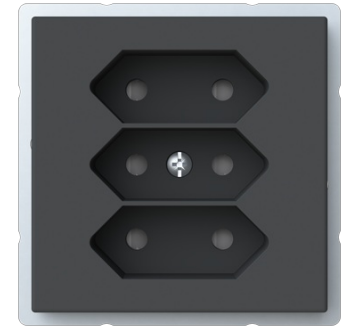

## Product Card

Euro socket outlet, Impressivo, 3-gang, shuttered, screwless terminals, branching terminals, anthracite

# Socket outlet

Euro socket outlet, Impressivo, 3-gang, shuttered, screwless terminals, branching terminals, anthracite

**Type:** 303UC-81

**Product ID:** 2TKA00000340

**GTIN:** 6438199001579

3-gang Euro socket outlet with center plate. There are terminals for each contact of the socket outlet for max 4 rigid wires and 2 X-terminals for 2-rigid wires. The socket outlet insert without the cover plate is screen-protected.

# Product Card

Euro socket outlet, Impressivo, 3-gang, shuttered, screwless terminals, branching terminals, anthracite

ETIM Version:	ETIM-9.0
ETIM Class:	EC000125
Model:	EURO plug (CEE 7/16)
Number of active pins (round):	2
With signal lamp:	No
Number of units:	3
Number of phases:	1
Imprint/indication:	None
Connection type:	Push-in clamp
With hinged lid:	No
With enhanced contact protection:	Yes
Label space/information surface:	No
Colour:	Anthracite
RAL-number (similar):	7021
Metallic colour:	No
Transparent:	No
Lockable:	No
Eject-mechanism:	No
Insulated mounting:	No
With function lighting:	No
With orientation lighting:	No
Over voltage protection:	No
Fault current protection:	No
With miniature fuse:	No
Special power supply:	No special power supply
Mounting method:	Flush mounted (plaster)
Type of fastening:	Mounting with claw and screw
Material:	Plastic
Material quality:	Thermoplastic
Halogen free:	Yes
Surface protection:	Untreated
Surface finishing:	Glossy
Anti-bacterial treatment:	No

## Product Card

Euro socket outlet, Impressivo, 3-gang, shuttered, screwless terminals, branching terminals, anthracite

With loop through function:	No
With on/off switch:	No
Rotated central insert:	No
Frequency:	50 Hz
Device width:	71 mm
Device height:	35 mm
Device depth:	71 mm
Min. depth of built-in installation box:	23 mm