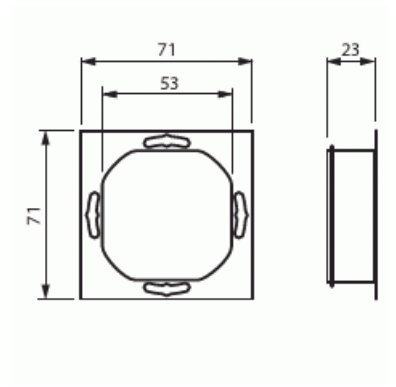

# Seal Impressivo

Seal for 85 mm cover frame, IP44

**Type:** 2463

**Product ID:** 2TKA000002G1

**GTIN:** 6418677328176

A switch and push switch is water protected (IP44) when flush mounted with the seal and screw-mounted rocker frame (2474 or 2475).