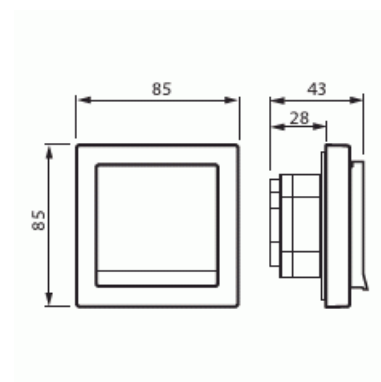

Type: 20EUJW-884

Product ID: 2TKA00000073

GTIN: 6438199009124

There are terminals for each contact of the socket outlet. No 2 X-terminals. The terminals are for max 2 rigid wires.

Technical specification

Electrical quantities

Number of active pins (round):	2
With signal lamp:	No
Number of units:	1
Number of phases:	1
Imprint/indication:	None
Connection type:	Push-in clamp
With hinged lid:	No
With enhanced contact protection:	No
Label space/information surface:	No
Colour:	White
RAL-number (similar):	9016
Metallic colour:	No
Transparent:	No
Lockable:	No
Eject-mechanism:	No
Insulated mounting:	No
With function lighting:	No
With orientation lighting:	No
Over voltage protection:	No
Fault current protection:	No
With miniature fuse:	No
Special power supply:	No special power supply
Mounting method:	Flush mounted (plaster)
Type of fastening:	Mounting with claw and screw
Material:	Plastic
Material quality:	Thermoplastic
Halogen free:	Yes
Surface protection:	Lacquered
Surface finishing:	Matt
Anti-bacterial treatment:	No
With loop through function:	No
With on/off switch:	No
Rotated central insert:	No
Nominal current:	16 A