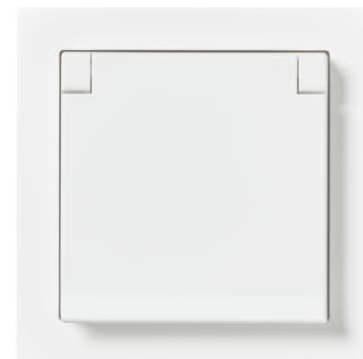

Product Card

Socket outlet, Impressivo, Schuko, 1-gang, shuttered, screwless terminals, white matt, IP44

Socket outlet

Socket outlet, Impressivo, Schuko, 1-gang, shuttered, screwless terminals, white matt, IP44

Type: 20EUJW-884

Product ID: 2TKA00000073

GTIN: 6438199009124

There are terminals for each contact of the socket outlet. No 2 X-terminals. The terminals are for max 2 rigid wires.

Technical specification

Electrical quantities

Number of active pins (round):	2
With signal lamp:	No
Number of units:	1
Number of phases:	1
Imprint/indication:	None
Connection type:	Push-in clamp
With hinged lid:	No
With enhanced contact protection:	No
Label space/information surface:	No
Colour:	White
RAL-number (similar):	9016
Metallic colour:	No
Transparent:	No
Lockable:	No
Eject-mechanism:	No
Insulated mounting:	No
With function lighting:	No
With orientation lighting:	No
Over voltage protection:	No
Fault current protection:	No
With miniature fuse:	No
Special power supply:	No special power supply
Mounting method:	Flush mounted (plaster)
Type of fastening:	Mounting with claw and screw
Material:	Plastic
Material quality:	Thermoplastic
Halogen free:	Yes
Surface protection:	Lacquered
Surface finishing:	Matt
Anti-bacterial treatment:	No
With loop through function:	No
With on/off switch:	No
Rotated central insert:	No
Nominal current:	16 A