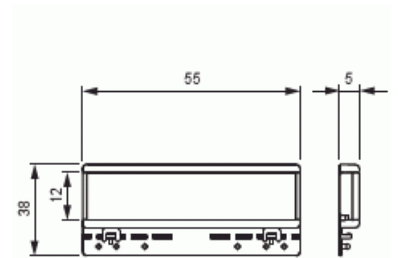

Product Card

Labeling plate for Jussi and Impressivo cover plates.

Labeling plate

Labeling plate for Jussi and Impressivo cover plates.

Type: 2752

Product ID: 2TKA00000053

GTIN: 6438199000848

Labeling plate for Jussi and Impressivo cover plates. Useable text area is (12 x 52)mm.

Technical specification

Packing

Package:	10/100/1000/18000
Unit:	PCS

ETIM Data

Model:	Name-plate with cover plate
Printable with:	Inkjet
Transparent:	Yes
Imprint/indication:	None
With tangible imprint:	No