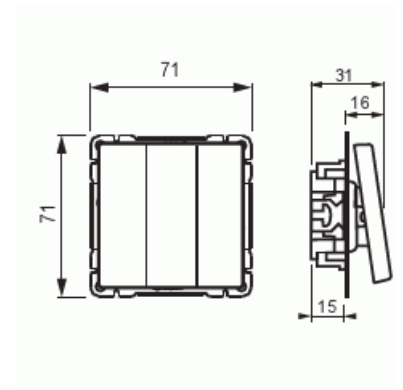

Product Card

3-gang 1-way switch, 16AX/250V, Impressivo, no X-terminals, white matt

Switch

3-gang 1-way switch, 16AX/250V,
Impressivo, no X-terminals, white matt

Type: 10631UC-884

Product ID: 2TKA00000044

GTIN: 6438199009117

Switch with screwless terminals. The terminals are for max 2 rigid wires. Including switch insert and rocker.

Technical specification

Electrical quantities

Rated current:	16 AX
Rated voltage:	250 V

Classification

puh. +358 10 222 1999

contact.center@fi.abb.com

ABB Exchange

+358 10 22 11

Product Card

3-gang 1-way switch, 16AX/250V, Impressivo, no X-terminals, white matt

Wiring system:	Off switch 3x1-pole
Method of operation:	Rocker/button
Assembly arrangement:	Basic element with central cover plate
Push button switch:	No
Number of rockers:	3
Mounting method:	Flush mounted (plaster)
Type of fastening:	Screw mounting
With mounting plate:	No
Material:	Plastic
Material quality:	Thermoplastic
Halogen free:	Yes
Anti-bacterial treatment:	No
Surface protection:	Lacquered
Surface finishing:	Matt
Colour:	White
RAL-number (similar):	9016
Label space/information surface:	No
Illumination:	No
Suitable for degree of protection (IP):	IP21
Nominal voltage:	250 V
Rated current:	16 A
Switching current for fluorescent lamps:	16 AX
Feedback-signal contact:	No
Connection type:	Other
Heating switch:	No
Washing machine switch:	No
Device width:	70 mm
Device height:	40 mm
Device depth:	70 mm
Built-in depth:	18 mm
Min. depth of built-in installation box:	18 mm
Compatible with Apple HomeKit:	No
Compatible with Google Assistant:	No
Compatible with Amazon Alexa:	No