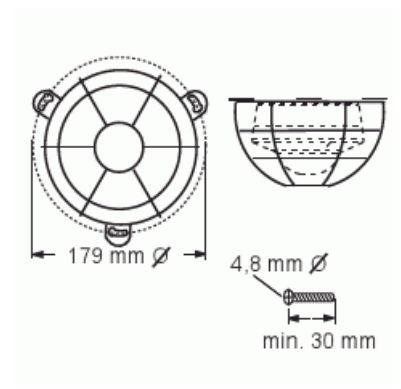

Product Card

BasicLINE basket protector, white

BasicLINE basket protector

BasicLINE basket protector, white

Type: 6898

Product ID: 2CKA006899A2304

GTIN: 4011395133361

Technical specification

Packing

Package:	1/12
Unit:	PCS

ETIM Data

Accessory:	Yes
Spare part:	No
Colour:	White