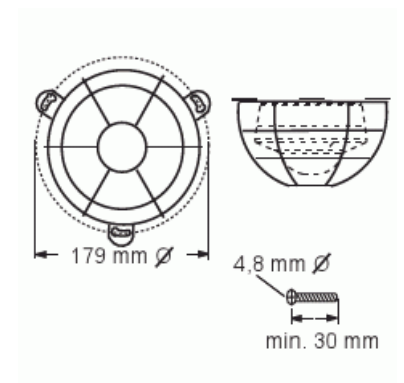

BasicLINE basket protector

BasicLINE basket protector, white

Type: 6898

Product ID: 2CKA006899A2304

GTIN: 4011395133361

Technical specification

Packing

Package:	1/12
Unit:	PCS